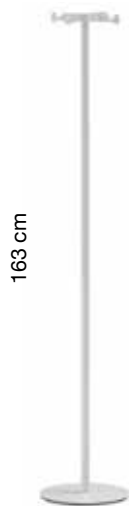

SPECIFICATION

Range: **MET'ALL**

Design: **Sezgin Aksu**

Codes: **1497-BO, 1497-NM, 1497-AR, 1497-O**

Dimensions: height 163 cm, Ø 30 cm

Description: floor coat-stand composed by a 5 mm thick epoxy powder-coated steel base and a post in tubular epoxy powder-coated steel ø 28 mm, equipped in the lower part with a perforated plate and threaded M8 hole for housing the screw in galvanized steel to fix the base to the post. Head made of epoxy powder-coated zamak, consisting of four elements (arms), joined together with a click system.

163 cm
ø 30 cm
1497-BO
Matt white

163 cm
ø 30 cm
1497-NM
Micaceous Black

163 cm
ø 30 cm
1497-AR (RAL 2002)
Orange red

163 cm
ø 30 cm
1497-O
Metallic sand

Code: **1497-CL**

Dimensions: altezza 163 cm, Ø 30 cm

Description: floor coat-stand composed by a 5 mm thick steel base with a cover plate in polished stainless steel and a post in chrome-plated tubular steel \varnothing 28 mm, with a perforated and threaded M8 hole for housing the screw in galvanized steel to fix the base to the post. Head made of chrome-plated zamak, consisting posed of four elements (arms), joined together with a click system.