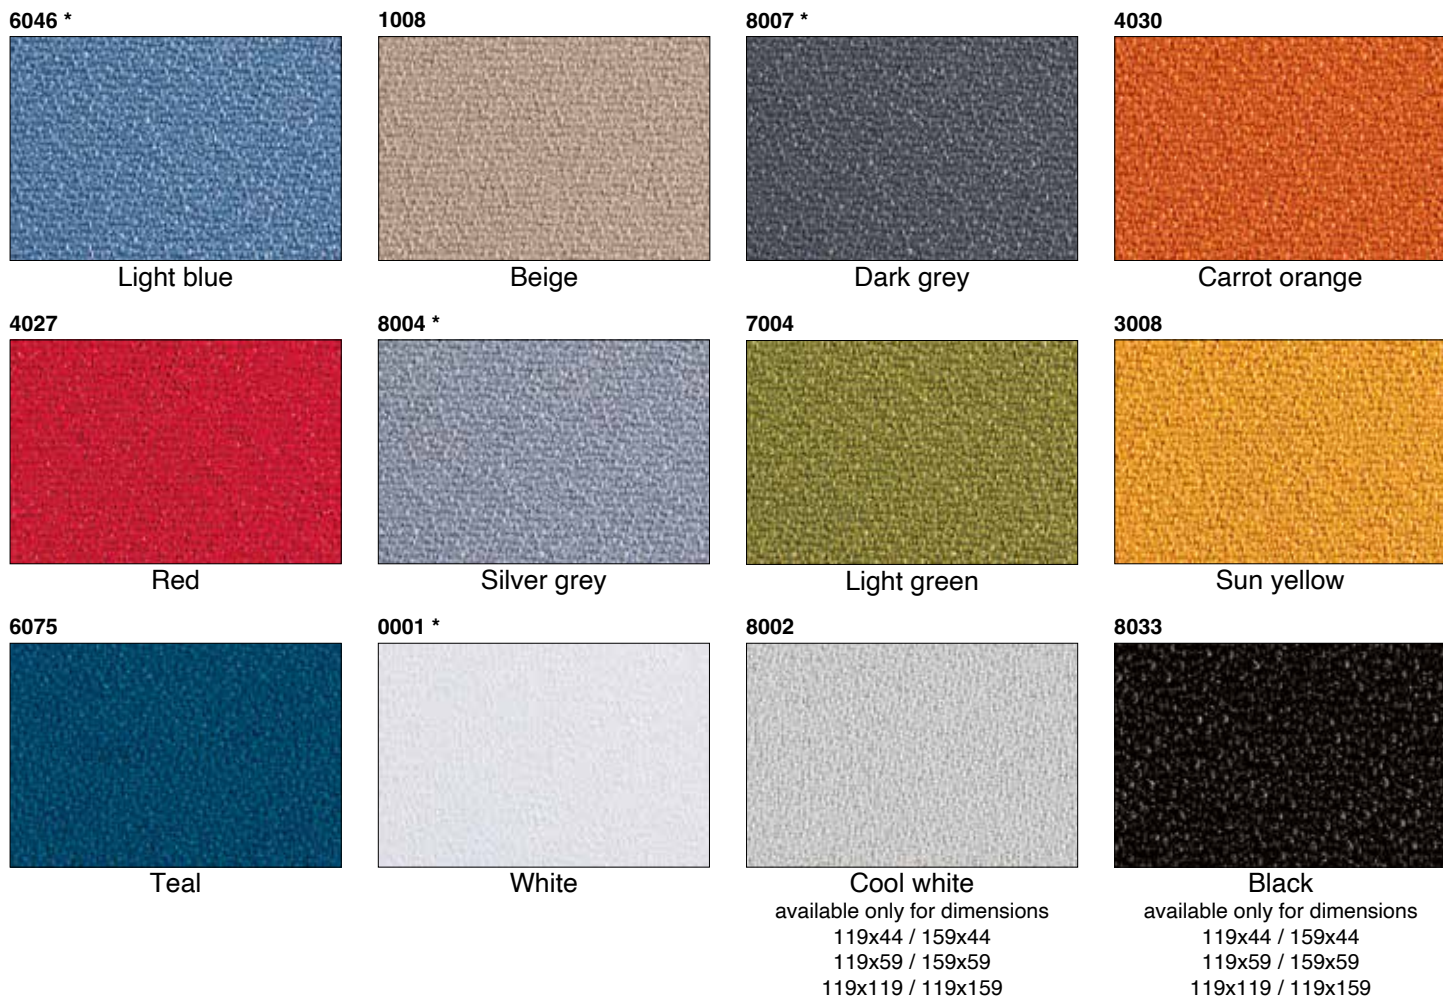

Front

Back

Nickel satined support detail

Front

Back

Mat white support detail

Available colors:

\* ATTENTION: dimensions 139x59 cm and 179x59 cm available only for colors White (0001) - Light Blue (6046) - Silver Grey (8004) - Dark Grey (8007)