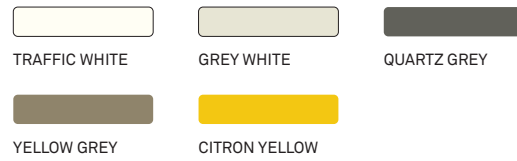

Rombo

DESIGN EMILIANA DESIGN STUDIO

The diamond shape of Rombo allows many different configurations. They come in different heights and colours. All the parts are carefully crafted, with superb attention to detail. A rubber insert can be ordered separately. Mix and match all objects to create a living ecosystem.

Die Rautenform von Rombo ermöglicht viele verschiedene Konfigurationen. Es gibt sie in verschiedenen Höhen und Farben. Alle Teile sind sorgfältig verarbeitet, mit viel Liebe zum Detail. Ein Gummi Einsatz kann separat bestellt werden. Mischen und kombinieren Sie alle Objekte, um ein lebendiges Ökosystem zu schaffen.

MATERIAL AND FINISH

Powder coated steel, waterproof PVC insert

COLOURS