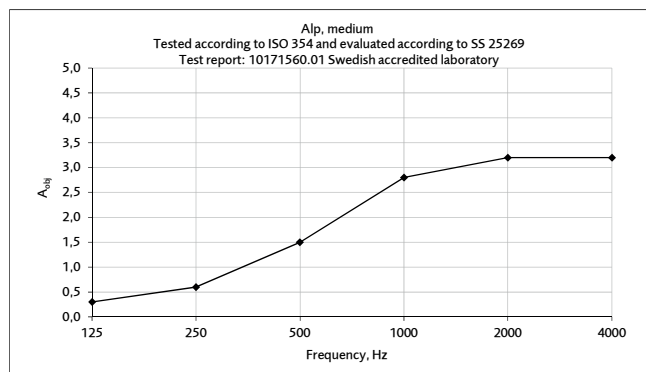

Equivalent absorption area per object (m²S/object)