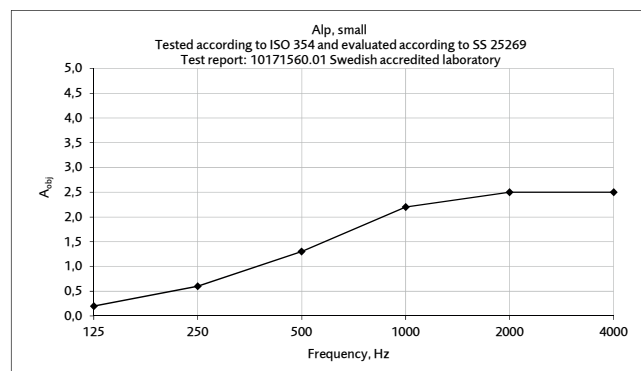

Alp

Floor screen

Design: Tim Alpen

CERTIFICATES

Acoustics: Measurements made in accordance with ISO 354:2003. Evaluation made according to standards for individual objects SS 25269:2013 (Report 10171560.01, Date 2013-01-30, WSP Akustik, laboratory accredited by Swedac)

Möbelfakta: This product has been declared and approved according to the criteria of Möbelfakta ver. 2019-05-01. Reg. number 0220160120. Validity: until 2026-01-14.

Glimakra of Sweden AB is certified according to ISO 9001:2015 and ISO 14001:2015.

SPECIFICATION TEXT

E.g: Glimakra Alp Medium, 1180 x 1450 x 380 mm.
Fabric Blazer CUZ28. Piping 282.
Acoustics evaluated according to SS 25269.
Meet the criteria of Möbelfakta.

Equivalent absorption area per object (m²S/object)