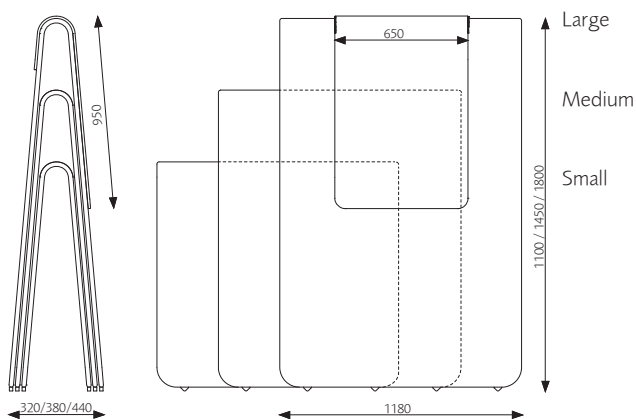

DIMENSIONS

Thickness: 25 mm

Weight: 23 / 30 / 36 kg

DESCRIPTION

Three sizes optimised to fit each other.

Body: 15 mm sound absorbing polyether glued on the outsides of two 6 mm sound reducing MDF board with a 22 mm wooden frame.

Frame: The body is surrounded by a metal tube profile Ø22 x 1.5 mm.

Upholstery: Upholstered with fabric on both sides. The outer fabric draped over the metal tube and upholstered on the inside. The nails are covered with a decorative piping cord.

OPTIONS

Write board: 650 x 950 mm, writing laminate, single or double.

Pen holder: Fixed mounting (pens not included).

Eraser: Attached with magnet.

Alp

Floor screen

Design: Tim Alpen

CERTIFICATES

SPECIFICATION TEXT

E.g: Glimakra Alp Medium, 1180 x 1450 x 380 mm.
Fabric Blazer CUZ28. Piping 282.
Acoustics evaluated according to SS 25269.
Meet the criteria of Möbelfakta.

Equivalent absorption area per object (m²S/object)