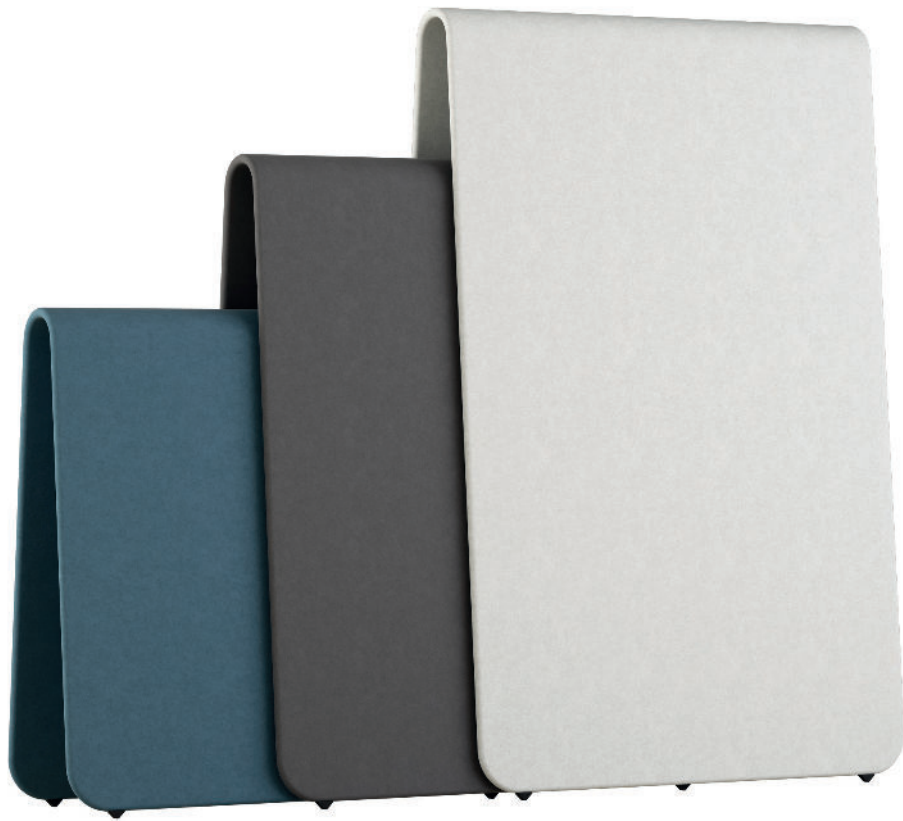

PRODUCT SHEET / 2022 03 24

Alp

Floor screen

Design: Tim Alpen

Alp

Floor screen

Design: Tim Alpen

Alp floor screens consist of a thin curved flat surface that associates with a bent paper or a sheet hung over a washing line. The empty space inside the screen allows you to shove screens in other sizes together like a Matrjoszka. This allows you to control how much shielding and sound absorption you need.

DIMENSIONS

Thickness: 25 mm

Weight: 23 / 30 / 36 kg

DESCRIPTION

Three sizes optimised to fit each other.

Body: 15 mm sound absorbing polyether glued on the outsides of two 6 mm sound reducing MDF board with a 22 mm wooden frame.

Frame: The body is surrounded by a metal tube profile Ø22 x 1.5 mm.

Upholstery: Upholstered with fabric on both sides. The outer fabric draped over the metal tube and upholstered on the inside. The nails are covered with a decorative piping cord.

OPTIONS

Write board: 650 x 950 mm, writing laminate, single or double.

Pen holder: Fixed mounting (pens not included).

Eraser: Attached with magnet.

Alp

Floor screen

Design: Tim Alpen

CERTIFICATES