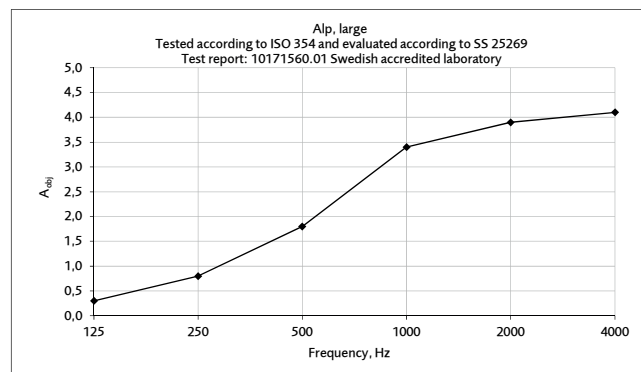

Equivalent absorption area per object (m²S/object)