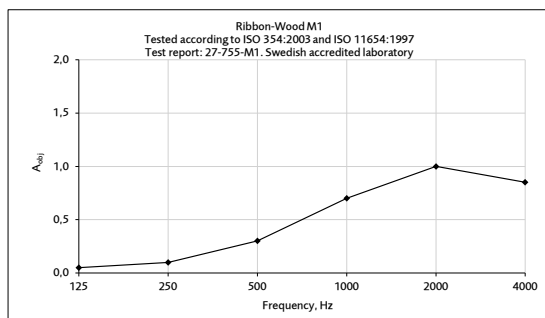

SUSTAINABILITY

Ribbon-Wood Barcode uses only wood for veneers from sustainably managed forests in accordance with the FSC's guidelines. The product meets Möbelfakta's requirements for the environment and responsible supply chains.

PRESCRIPTION TEXT

Ribbon-Wood Barcode, Classic Oak Barcode black RecoSilent, 2400x600mm

FIRE PROPERTIES

Standard range:

Acoustic felt	RecoSilent B-s1,d0
Wooden slats	D-s2,d0
FR (FR = Fireclass)	
Acoustic felt	RecoSilent B-s1,d0
Wooden slats	B-s1,d0 or B-s2,d0

Prescription text at FR: Ribbon-Wood, Article name + FR

Ex. Wall system, Classic Oak black RecoSilent, 2400x600mm, FR

CERTIFICATE

Ribbon-Wood Barcode is sound tested with original pattern. As Barcode has a slightly more comprehensive pattern, we estimate the acoustic effect to be at least 80% of the corresponding classification A-D with original patterns.

Acoustics SS-EN ISO 354: 2003 evaluated according to SS-EN ISO 11654: 1997. Test report no. 21-755-R1. Date: 2021-12-09 (Acoustics workshop, laboratory accredited by Swedack)

NRC value: (Report 3235-R1, -R2, Date 2023-10-11, Akustikverkstan)

Mounting directly to wall	Annex 3235-M10	NRC=0,55
Mounting with 45mm air gap	Annex 3235-M11	NRC=0,77
Mounting with 45mm mineral wool	Annex 3235-M12	NRC=1,00

Equivalent absorption area per m² screen area (m²S / m²)