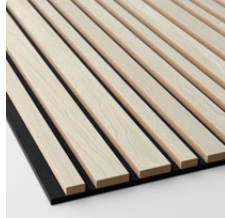

OUR STANDARD ASSORTMENT

Ribbon-Wood Barcode

Wall panels

Design: Team Glimakra/Tranås

OUR STANDARD ASSORTMENT

Classic Ash Barcode,
RS gray

Classic Ash Barcode,
RS black

Classic Oak Barcode,
RS gray