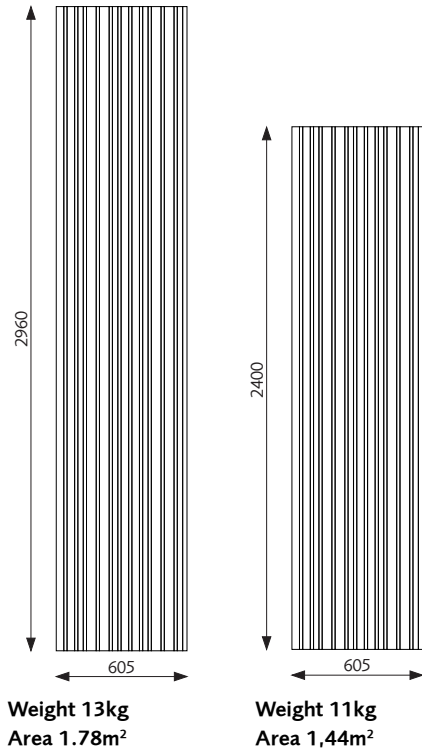

Ribbon-Wood Barcode

Wall panels

Design: Team Glimakra/Tranås

MEASURE

2960 x 605 x 21mm (Construction dimensions)

Pattern image

End list

Joint strip