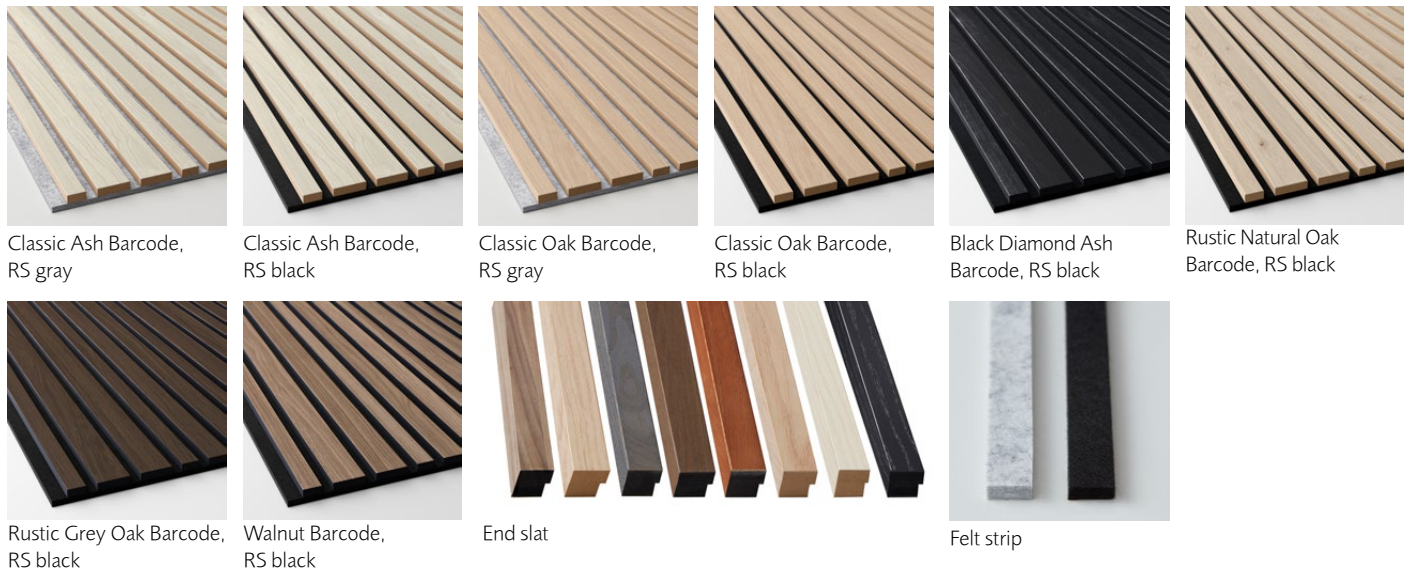

OUR STANDARD ASSORTMENT

Ribbon-Wood Barcode

Wall panels

Design: Team Glimakra/Tranås

OUR STANDARD ASSORTMENT

Classic Ash Barcode,
RS gray

Classic Ash Barcode,
RS black

Classic Oak Barcode,
RS gray