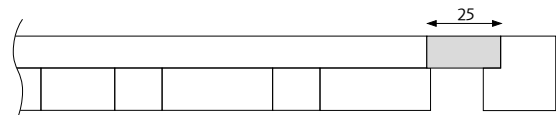

Ribbon-Wood Barcode

Wall panels

Design: Team Glimakra/Tranås

MEASURE

2960 x 605 x 21mm (Construction dimensions)

Pattern image

End list

Joint strip