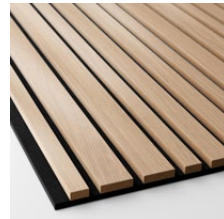

Diamond Ash Barcode,
RS black