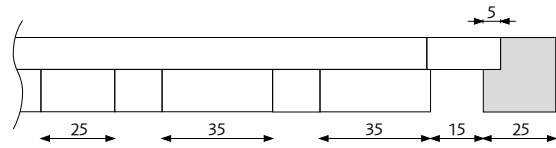

Ribbon-Wood Barcode

Wall panels

Design: Team Glimakra/Tranås

MEASURE

2960 x 605 x 21mm (Construction dimensions)

Pattern image

End list

Joint strip