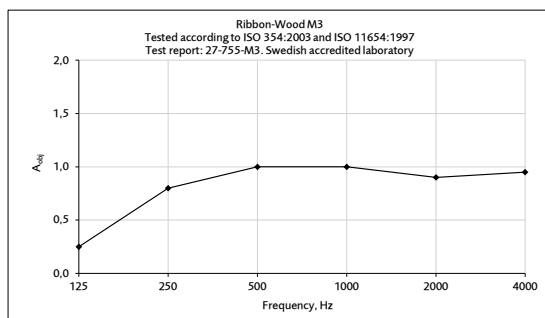

SUSTAINABILITY

Ribbon-Wood Barcode uses only wood for veneers from sustainably managed forests in accordance with the FSC's guidelines. The product meets Möbelfakta's requirements for the environment and responsible supply chains.

PRESCRIPTION TEXT

Ribbon-Wood Barcode, Classic Oak Barcode black RecoSilent, 2400x600mm

FIRE PROPERTIES

Standard range:

Acoustic felt	RecoSilent B-s1,d0
Wooden slats	D-s2,d0
FR (FR = Fireclass)	
Acoustic felt	RecoSilent B-s1,d0
Wooden slats	B-s1,d0 or B-s2,d0

Prescription text at FR: Ribbon-Wood, Article name + FR

Ex. Wall system, Classic Oak black RecoSilent, 2400x600mm, FR

CERTIFICATE

Ribbon-Wood Barcode is sound tested with original pattern. As Barcode has a slightly more comprehensive pattern, we estimate the acoustic effect to be at least 80% of the corresponding classification A-D with original patterns.

Acoustics SS-EN ISO 354: 2003 evaluated according to SS-EN ISO 11654: 1997. Test report no. 21-755-R1. Date: 2021-12-09 (Acoustics workshop, laboratory accredited by Swedack)

NRC value: (Report 3235-R1, -R2, Date 2023-10-11, Akustikverkstan)

Mounting directly to wall	Annex 3235-M10	NRC=0,55
Mounting with 45mm air gap	Annex 3235-M11	NRC=0,77
Mounting with 45mm mineral wool	Annex 3235-M12	NRC=1,00

Equivalent absorption area per m² screen area (m²S / m²)