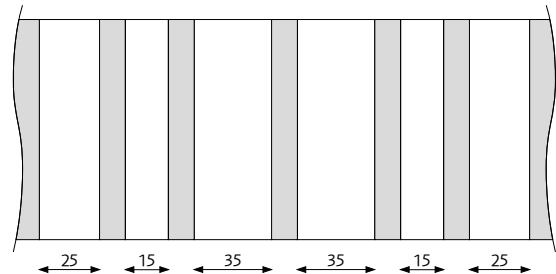

Ribbon-Wood Barcode

Wall panels

Design: Team Glimakra/Tranås

MEASURE

2960 x 605 x 21mm (Construction dimensions)

Pattern image

End list

Joint strip