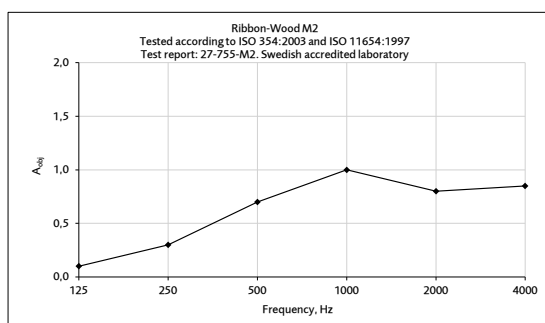

SUSTAINABILITY

Ribbon-Wood Barcode uses only wood for veneers from sustainably managed forests in accordance with the FSC's guidelines. The product meets Möbelfakta's requirements for the environment and responsible supply chains.

PRESCRIPTION TEXT

Ribbon-Wood Barcode, Classic Oak Barcode black RecoSilent, 2400x600mm

FIRE PROPERTIES

Standard range:

Acoustic felt	RecoSilent B-s1,d0
Wooden slats	D-s2,d0
FR (FR = Fireclass)	
Acoustic felt	RecoSilent B-s1,d0
Wooden slats	B-s1,d0 or B-s2,d0

Prescription text at FR: Ribbon-Wood, Article name + FR

Ex. Wall system, Classic Oak black RecoSilent, 2400x600mm, FR

CERTIFICATE

Ribbon-Wood Barcode is sound tested with original pattern. As Barcode has a slightly more comprehensive pattern, we estimate the acoustic effect to be at least 80% of the corresponding classification A-D with original patterns.

Acoustics SS-EN ISO 354: 2003 evaluated according to SS-EN ISO 11654: 1997. Test report no. 21-755-R1. Date: 2021-12-09 (Acoustics workshop, laboratory accredited by Swedack)

NRC value: (Report 3235-R1, -R2, Date 2023-10-11, Akustikverkstan)

Mounting directly to wall	Annex 3235-M10	NRC=0,55
Mounting with 45mm air gap	Annex 3235-M11	NRC=0,77
Mounting with 45mm mineral wool	Annex 3235-M12	NRC=1,00

Equivalent absorption area per m² screen area (m²S / m²)