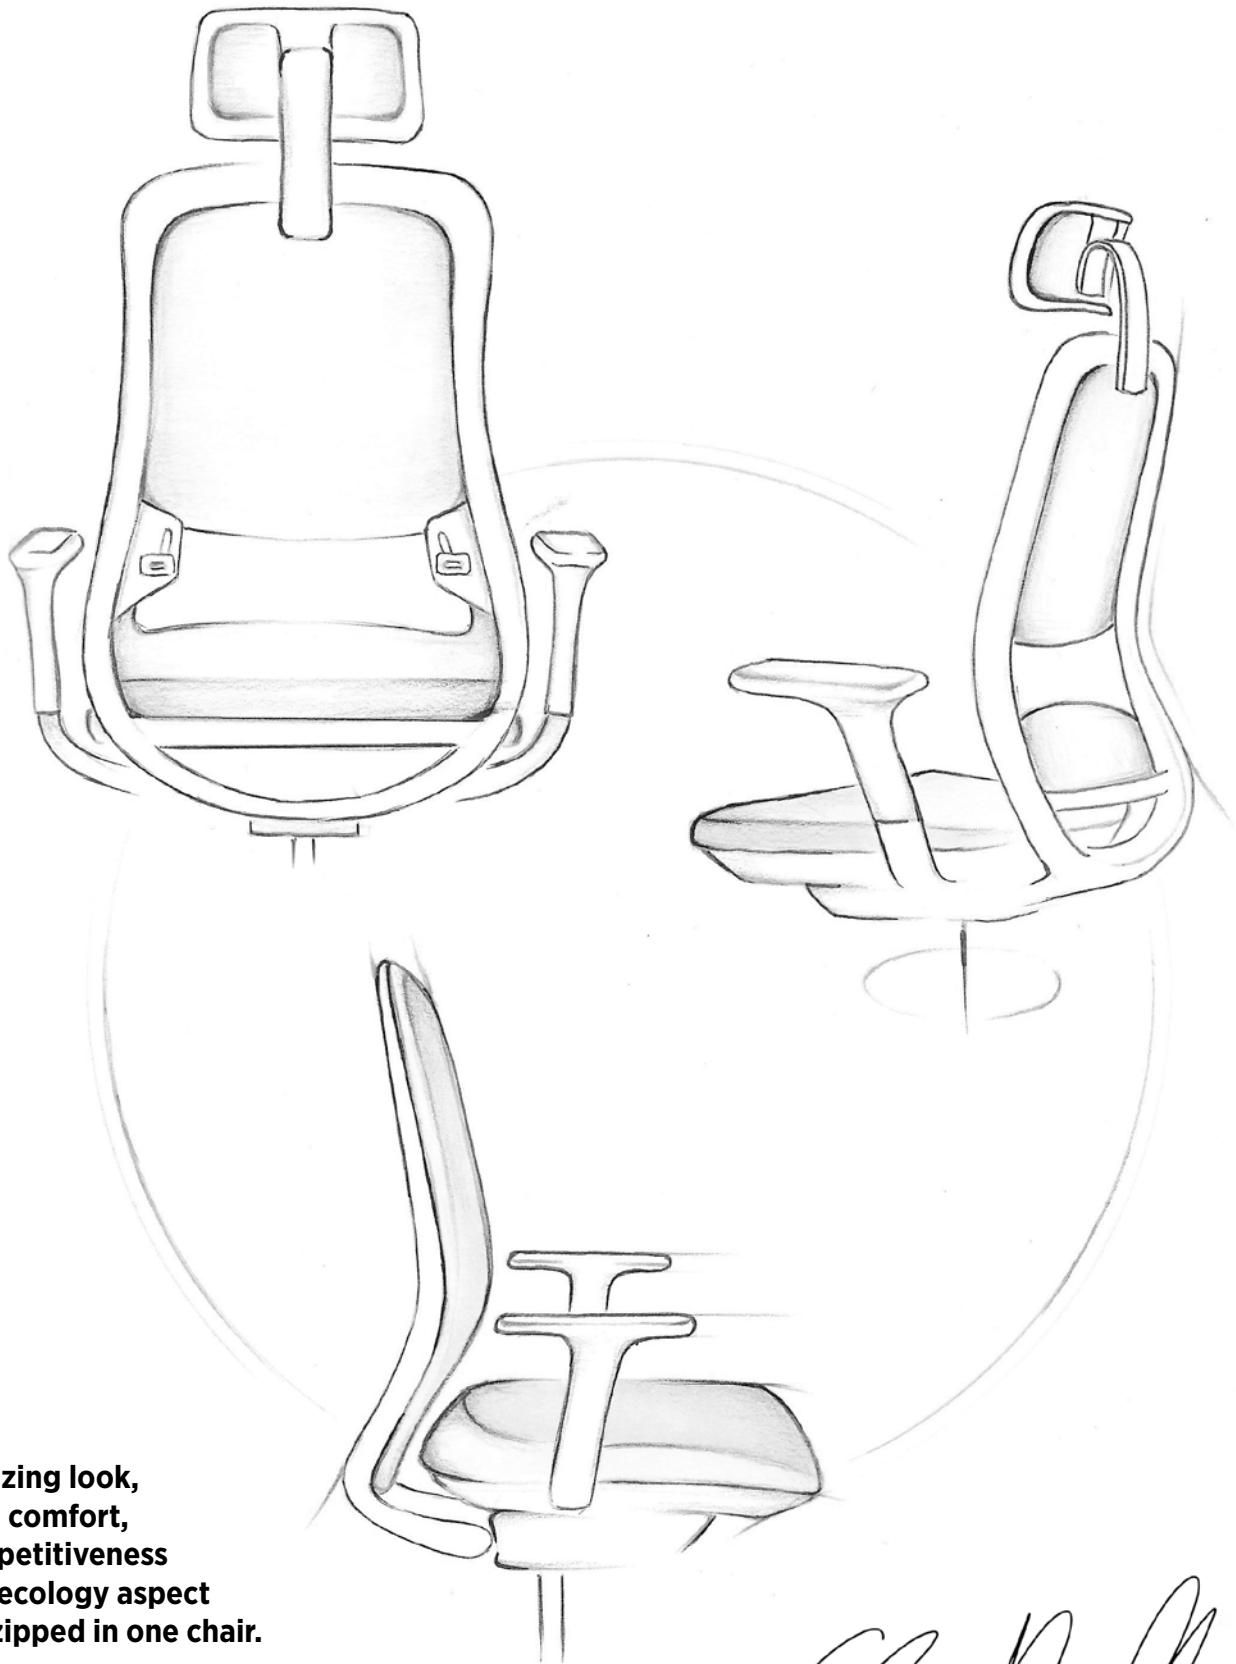

**Amazing look,
pure comfort,
competitiveness
and ecology aspect
are zipped in one chair.**

Beeindruckende Optik, purer Komfort,
überzeugende Eigenschaften und
Umweltbewusstsein sind in einem Stuhl vereint.